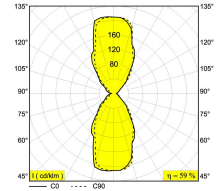

[Weblink](#)

Available colors: WHITE (286 64 22 W)

INCL.1 x LED CLUSTER UP 6,3W / 3000K / 725lm
 INCL.1 x LED CLUSTER DOWN 6,3W / 3000K / 725lm
 INCL.DIMMABLE LED POWER SUPPLY 350mA-DC
 MAINS DIMMING - TRAILING EDGE

LED Technics: Light source: 1450 lm // 12 W // 115 lm/W
 Luminaire: 859 lm // 14 W // 59 lm/W

100-240V / 50-60Hz

Class: II

Weight: 0.9 KG

Protection level: IP20

Minimum distance: n.a.

For detailed installation instructions, please consult the manual. [286 64 22 HAND.pdf](#)