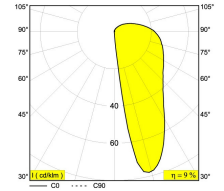

Cutout shape/size:	55 mm
Recessed depth:	50 mm
Available colors:	ALU GREY (304 30 12 A) WHITE (304 30 12 W)
INCL. 1 x POWERLED WHITE 0,6W / 3000K / 40lm EXCL. LED POWER SUPPLY 24V-DC Not Dimmable	
LED Technics:	Light source: 45 lm // 67 lm/W Luminaire: 4 lm // 2 W // 2 lm/W
24V-DC	
Class:	III
Weight:	0.2 KG
Protection level:	IP54
Minimum distance:	n.a.
Options:	LED POWER SUPPLY 24V-DC CONCRETE BOX 188