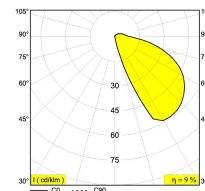

[Weblink](#)

Cutout shape/size:	 BOX mm
Recessed depth:	110-135 mm
Available colors:	ALU GREY (304 32 01 83 A) WHITE (304 32 01 83 W) DARK GREY (304 32 01 83 N)
INCL.GLASS SBL INCL.LED CLUSTER 9,5W / CRI>80 / 3000K / 1270lm INCL.LED POWER SUPPLY 350mA-DC INCL.1 x PG11	
LED Technics:	Light source: 1270 lm // 9 W // 134 lm/W Luminaire: 116 lm // 11 W // 11 lm/W
220-240V / 50-60Hz	
Class:	I
Weight:	1 KG
Protection level:	IP65
Minimum distance:	n.a.
Requirements:	CONCRETE BOX 191 CONCRETE PACK LOGIC W L