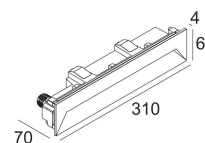

[Weblink](#)

Cutout shape/size:	 BOX mm
Recessed depth:	110-135 mm
Available colors:	ALU GREY (304 32 01 83 A) WHITE (304 32 01 83 W) DARK GREY (304 32 01 83 N)
INCL.GLASS SBL INCL.LED CLUSTER 9,5W / CRI>80 / 3000K / 1270lm INCL.LED POWER SUPPLY 350mA-DC INCL.1 x PG11	
LED Technics:	Light source: 1270 lm // 9 W // 134 lm/W Luminaire: 116 lm // 11 W // 11 lm/W
220-240V / 50-60Hz	
Class:	I
Weight:	1 KG
Protection level:	IP65
Minimum distance:	n.a.
Requirements:	CONCRETE BOX 191 CONCRETE PACK LOGIC W L