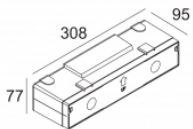

Related references
CONCRETE PACKS

[Weblink / Specsheet](#)

CONCRETE PACK LOGIC W
L
304 32 96