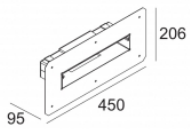

LOGIC W L
304 32 01 83

Related references
CONCRETE BOXES

[Weblink / Specsheet](#)

CONCRETE BOX 191
270 11 191