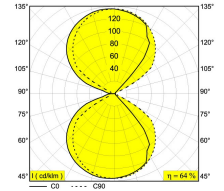

Date _____

Name _____

Client _____

Project Name _____

Quote# _____

Type/Quantity _____

ORBIT LED 927 DIM8
271 04 92 ED8

[Weblink](#)

Available colors: BLACK-GOLD MAT (271 04 92 ED8 B-MMAT)
WHITE-WHITE (271 04 92 ED8 W-W)

INCL.2 x POWERLED WHITE 3W / CRI>90 / 2700K / 252lm
INCL.DIMMABLE LED POWER SUPPLY 350mA-DC
MAINS DIMMING - TRAILING EDGE

LED Technics: Light source: 504 lm // 6 W // 84 lm/W
Luminaire: 324 lm // 7 W // 47 lm/W

220-240V / 0|50-60Hz

Class: II

Weight: 0.5 KG
Protection level: IP20
Minimum distance: n.a.

For detailed installation instructions, please consult the manual. [271_04_XX_ED8_HAND.pdf](#)