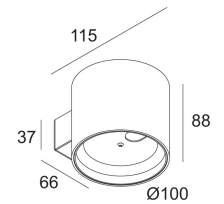

Available colors: BLACK-GOLD MAT (271 04 92 ED8 B-MMAT)  
 WHITE-WHITE (271 04 92 ED8 W-W)

INCL.2 x POWERLED WHITE 3W / CRI>90 / 2700K / 252lm  
 INCL.DIMMABLE LED POWER SUPPLY 350mA-DC  
 MAINS DIMMING - TRAILING EDGE

LED Technics: Light source: 504 lm // 6 W // 84 lm/W  
 Luminaire: 324 lm // 7 W // 47 lm/W

220-240V / 0|50-60Hz

Class: II

Weight: 0.5 KG  
 Protection level: IP20  
 Minimum distance: n.a.

For detailed installation instructions, please consult the manual. [271\\_04\\_XX\\_ED8\\_HAND.pdf](#)