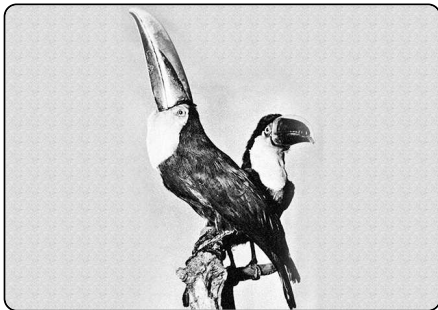

# Pett, table design Diesel Creative Team

A strange winged animal lands on your desk or next to your bed, both vaguely ancestral and rock inspired: Pett has arrived. Its diffuser evokes the wings of a bat, the roof of a Gothic building or the atmosphere of a black comic book.

Friendly but at the same time somehow caustically wicked as its spikiness, relief ribs and striped rubber feet highlight, it is an irresistible fun cult object for the young, an original expression of contemporary pop culture for everyone and anywhere – a faithful roommate or unconventional gift idea.

## Description

Table lamp with direct light onto the table surface. Glossy batch-dyed injection-moulded ABS diffuser, adjustable along the vertical axis. The base is a powder-coated tubular steel frame and the feet are made of soft scratch-resistant thermoplastic material. The first part of the black electrical cable is covered with a Diesel silk-screen printed sheath. The Diesel logo is also featured in the brushed aluminium washer placed at the diffuser head, customised packaging box.