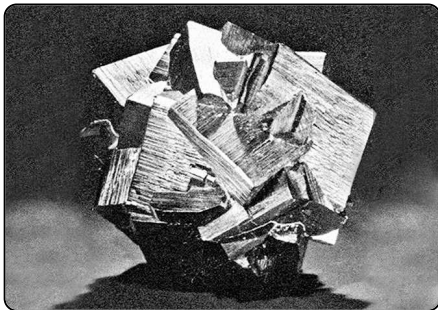

Rock, suspension design Diesel Creative Team

Rock is like volcanic stone which breaks apart to reveal a jewel within. Mysterious and rough outside, bright and iridescent inside, it is shot through with asymmetrical facets and reflects light rays like a crystal. To the brown and white versions, with their pale and iridescent interior, a warm and bright gold finish has been added with sunnier shades warming the inside too. The suspension version focuses light onto the space below, while the floor version features an adjustable light beam, making it perfect both as a reading lamp as well as to light a smaller area, bottom up or top down.

Rock, suspension technical info

Description

Suspension lamp with direct light, hemispherical diffuser in mixed ABS and injection moulded polycarbonate. The outer cover is lacquered with matt "textured" paint, which not only colours but also makes the surface rough, while the paint on the interior is glossy and iridescent, white with greenish reflections for the brown and white version, and golden for the gold version; Diesel logo in relief. Powder-coated metal ceiling flange, electrical cable and ceiling flange both black for the brown and gold version, white for the white version; electric decentralisation kit available.