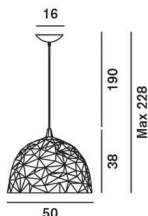

Rock, suspension design Diesel Creative Team

Rock is like volcanic stone which breaks apart to reveal a jewel within. Mysterious and rough outside, bright and iridescent inside, it is shot through with asymmetrical facets and reflects light rays like a crystal. To the brown and white versions, with their pale and iridescent interior, a warm and bright gold finish has been added with sunnier shades warming the inside too. The suspension version focuses light onto the space below, while the floor version features an adjustable light beam, making it perfect both as a reading lamp as well as to light a smaller area, bottom up or top down.

Rock, suspension technical info

Description

Suspension lamp with direct light, hemispherical diffuser in mixed ABS and injection moulded polycarbonate. The outer cover is lacquered with matt "textured" paint, which not only colours but also makes the surface rough, while the paint on the interior is glossy and iridescent, white with greenish reflections for the brown and white version, and golden for the gold version; Diesel logo in relief. Powder-coated metal ceiling flange, electrical cable and ceiling flange both black for the brown and gold version, white for the white version; electric decentralisation kit available.

Materials: Moulded coated ABS + polycarbonate

Colours: White, Brown, Gold

Model

Rock

Weight

net kg: 2,30
gross kg: 5,30

Packing

vol. m³: 0,121
n.boxes: 1