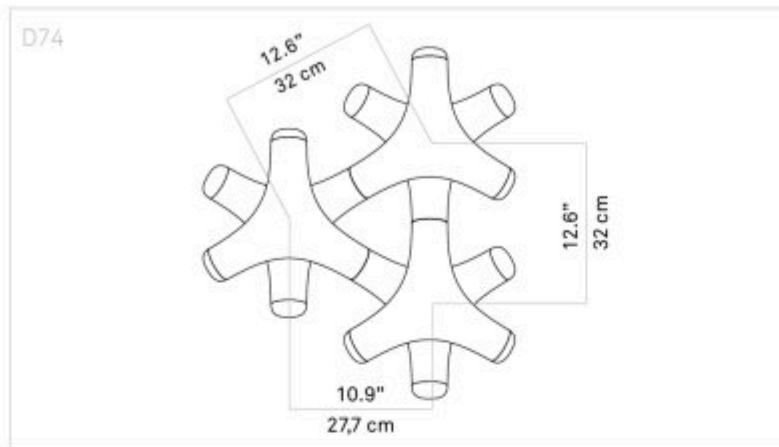

## TECHNICAL DATA

D74

D74/01  
power link 20/24V  
l 19.6"

D74/02  
end-cup

D74S01  
single suspension kit  
l 118"

Lamp  
each shell RGB  
LEDs RGB 1W

D74/60  
power supply kit RGB 60W  
(100-240V AC 50/60Hz)  
until 54 shells + remote control  
cable l 157"