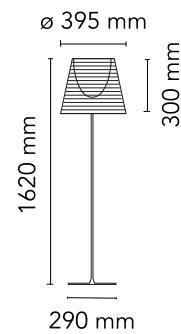

## KTribe Floor 2

Designed by Philippe Starck, 2006

Halogen - 150W

Floor lamp providing diffused lighting. Base, rod support and diffuser support in die-cast, polished and chrome-plated Zamak alloy. Galvanized P04 steel base cover. Injectionmolded PC (polycarbonate) opal inner diffuser and support for the lamp-holder. Outer diffusers in transparent or fumée PMMA (polymethylmethacrylate), and silver or bronze on the inner surface, by vacuum aluminum coating. Injection-molded PC (polycarbonate) upper ring, completely transparent or transparent diffuser and silver diffuser) or transparent brown for the outer bronze diffuser. On the cable there is the electronic dimmer which allows the regulation of light brightness.

### Main specifications

Mounting	Floor
Environments	Indoor dry location
Light Source Type	Bulb
Lamp category	Halogen
Lamp holders	E27
Iicos	HSGS
Number of heads	1
Power (W)	150

### Physical

Colour	Aluminized Bronze
Length (mm)	395
Cord length (mm)	2010
Net weight (kg)	6.7
Package height (mm)	0
Package width (mm)	0
Package length (mm)	0
Package volume (m3)	0.36
IP internal	20