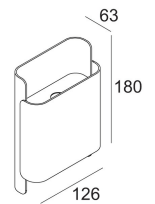

Quote#

---

Type/Quantity

---

**WANT-IT S 927 DIM8**

**275 12 82 92 ED8**

[Weblink](#)

Available colors: BLACK-GOLD MAT (275 12 82 92 ED8 B-MMAT)  
WHITE-WHITE (275 12 82 92 ED8 W-W)

220-240V / 50-60Hz

Class: II

Weight: 0.6 KG

Protection level: IP20

Minimum distance: n.a.

For detailed installation instructions, please consult the manual. [275 12 82 XX ED8 HAND.pdf](#)

**WANT-IT S 927 DIM8**